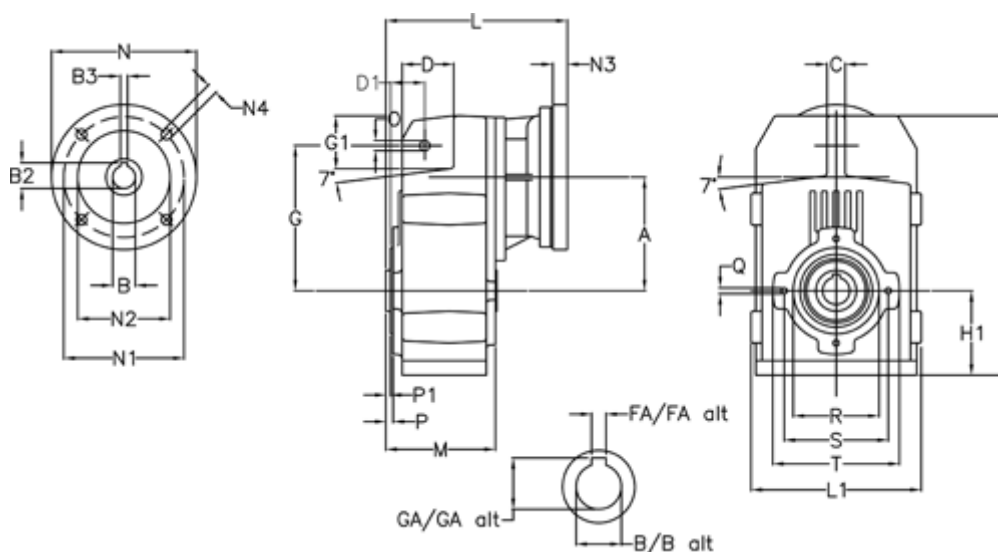

Article number: 29560102283220
 Description: Shaft mounted gear
 A102H25-22,8-P63B5

Measures

A = 112.50	FA = 8	M = 100.5	Q = M8x12
B = 25	G = 140	N = 140	R = 80
B1 = 11	G1 = 51.0	N1 = 115	S = 100
B2 = 12.8	GA = 28.3	N2 = 95	T = 120
B3 = 4	H = 251.0	N4 = M8x19	
C = 20	H1 = 84.0	O = 11	
D = 47.5	L = 185.5	P = 4.5	
D1 = 35.0	L1 = 170	P1 = 3.0	